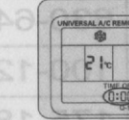

2. When the Air-conditioner playing, you can use the "Time off" Press "Time off" button once, time will flash, press "Temp▲" or "Temp▼" to adjust.