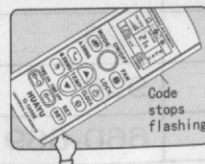

How to install the batteries

1.Side open the battery compartment then insert two size AAA batteries.

2.Close the battery compartment(Signal symbol"Time and Code type"will show on the operation screen)

Setting up steps

A.Manual setup steps

1. Manually plug-in the air conditioner,find the type of the air conditioner in the "Code Table",and find the first code, for example: "Haier"

品牌	代码
海尔	000-019

2. Hold"SET" button (for about three seconds)until the conditioner type code flickers in the window,press Temperature"▲"or"▼"buttons until the desired code flicker in the window. When the code is right, the air conditioner will start.

3. Press"SET" button and the selected conditioner type code will stop flickering.

4. Test whether the remote control button has been effective set.If yes,setting completes.And if no, repeat steps 2-3.

B.Auto-Searching steps: