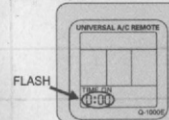

Air conditioner Remote Control

Q-1000E

Panel description

- 1.ON/OFF
- 2.Temperature+
- 3.Temperature-
- 4.MODEL button
- 5.Auto wind directions
- 6.Time on
- 7.Clock button
- 8.Setup button
- 9.Wind strength button
- 10.Wind directions
- 11.TIME OFF
- 12.Lock button

- 14.COLD AIR
- 15.Dehumidify
- 16.Wind
- 17.Signal eject display
- 18.Manual wind display
- 19.Auto wind display
- 20.Time off display
- 21.Warm air
- 22.AUTO
- 23.FAN AUTO
- 24.LOCK
- 25.Time on display
- 26.Temperature display

How to install the batteries

1.Side open the battery compartment then insert two size AAA batteries.

2.Close the battery compartment(Signal symbol"Time and Code type"will show on the operation screen)

Setting up steps

A.Manual setup steps

1. Manually plug-in the air conditioner,find the type of the air conditioner in the "Code Table",and find the first code, for example: "Haier"

品牌	代码
海尔	000-019

2. Hold"SET" button (for about three seconds)until the conditioner type code flickers in the window,press Temperature"▲"or"▼"buttons until the desired code flicker in the window. When the code is right, the air conditioner will start.

3. Press"SET" button and the selected conditioner type code will stop flickering.

4. Test whether the remote control button has been effective set.If yes,setting completes.And if no, repeat steps 2-3.

B.Auto-Searching steps:

1. Manually plug-in the air conditioner, aim the remotecontrol at the receiving window of the air conditioner

2. Hold "POWER" button(fou about six second)until the conditioner type code changes in the window ,indicating you have entered the high-speed conditioner type search status,press "any one" button to stop searching until the air conditioner automatically starts.

C. Clock setup steps