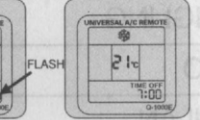

2. When the Air-conditioner playing, you can use the "Time off" Press "Time off" button once, time will flash, press "Temp▲" or "Temp▼" to adjust.