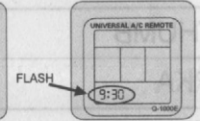

C. Clock setup steps

1. Press"clock"button for about 2 seconds.hour will flash then you can set by press "Temp▼" or "Temp▲".

2. After setup the hour, press "clock" button again. minute will flash, press "Temp▲" or "Temp▼" to adjust.

3. After setup the minute, press "clock" button once, setup is finished.

D. Time on/off setup steps

1. When the Air-conditioner stopped, you can use the "Time on" Press "time on" button once, time will flash, press "Temp▲" or "Temp▼" to adjust.