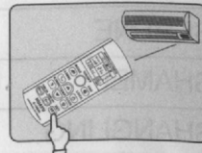

Air conditioner Remote Control

Q-1000E

Panel description

- 1.ON/OFF
- 2.Temperature+
- 3.Temperature-
- 4.MODEL button
- 5.Auto wind directions
- 6.Time on
- 7.Clock button
- 8.Setup button
- 9.Wind strength button
- 10.Wind directions
- 11.TIME OFF
- 12.Lock button

- 14.COLD AIR
- 15.Dehumidify
- 16.Wind
- 17.Signal eject display
- 18.Manual wind display
- 19.Auto wind display
- 20.Time off display
- 21.Warm air
- 22.AUTO
- 23.FAN AUTO
- 24.LOCK
- 25.Time on display
- 26.Temperature display

How to install the batteries

1.Side open the battery compartment then insert two size AAA batteries.

2.Close the battery compartment(Signal symbol"Time and Code type"will show on the operation screen)

Setting up steps

A.Manual setup steps

1. Manually plug-in the air conditioner,find the type of the air conditioner in the "Code Table",and find the first code, for example: "Haier"

品牌	代码
海尔	000-019

2. Hold"SET" button (for about three seconds)until the conditioner type code flickers in the window,press Temperature"▲"or"▼"buttons until the desired code flicker in the window. When the code is right, the air conditioner will start.

3. Press"SET" button and the selected conditioner type code will stop flickering.

4. Test whether the remote control button has been effective set.If yes,setting completes.And if no, repeat steps 2-3.

B.Auto-Searching steps:

1. Manually plug-in the air conditioner, aim the remotecontrol at the receiving window of the air conditioner

2. Hold "POWER" button(fou about six second)until the conditioner type code changes in the window ,indicating you have entered the high-speed conditioner type search status,press "any one" button to stop searching until the air conditioner automatically starts.

C. Clock setup steps