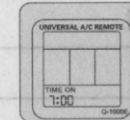

Air conditioner Remote Control

Q-1000E

Panel description

- 1.ON/OFF
- 2.Temperature+
- 3.Temperature-
- 4.MODEL button
- 5.Auto wind directions
- 6.Time on
- 7.Clock button
- 8.Setup button
- 9.Wind strength button
- 10.Wind directions
- 11.TIME OFF
- 12.Lock button

- 14.COLD AIR
- 15.Dehumidify
- 16.Wind
- 17.Signal eject display
- 18.Manual wind display
- 19.Auto wind display
- 20.Time off display
- 21.Warm air
- 22.AUTO
- 23.FAN AUTO
- 24.LOCK
- 25.Time on display
- 26.Temperature display

How to install the batteries

1.Side open the battery compartment then insert two size AAA batteries.

2.Close the battery compartment(Signal symbol"Time and Code type"will show on the operation screen)

Setting up steps

A.Manual setup steps

1. Manually plug-in the air conditioner,find the type of the air conditioner in the "Code Table",and find the first code, for example: "Haier"

品牌	代码
海尔	000-019

2. Hold"SET" button (for about three seconds)until the conditioner type code flickers in the window,press Temperature"▲"or"▼"buttons until the desired code flicker in the window. When the code is right, the air conditioner will start.

3. Press"SET" button and the selected conditioner type code will stop flickering.

4. Test whether the remote control button has been effective set.If yes,setting completes.And if no, repeat steps 2-3.

B.Auto-Searching steps:

1. Manually plug-in the air conditioner, aim the remotecontrol at the receiving window of the air conditioner

2. Hold "POWER" button(fou about six second)until the conditioner type code changes in the window ,indicating you have entered the high-speed conditioner type search status,press "any one" button to stop searching until the air conditioner automatically starts.

C. Clock setup steps