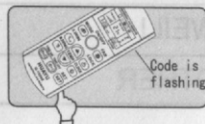

How to install the batteries

1.Side open the battery compartment then insert two size AAA batteries.

2.Close the battery compartment(Signal symbol"Time and Code type"will show on the operation screen)

Setting up steps

A.Manual setup steps

1. Manually plug-in the air conditioner,find the type of the air conditioner in the "Code Table",and find the first code, for example: "Haier"

品牌	代码
海尔	000-019

2. Hold"SET" button (for about three seconds)until the conditioner type code flickers in the window,press Temperature"▲"or"▼"buttons until the desired code flicker in the window. When the code is right, the air conditioner will start.