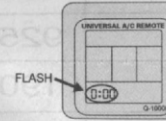

C. Clock setup steps

1. Press"clock"button for about 2 seconds.hour will flash then you can set by press "Temp▼" or "Temp▲".

2. After setup the hour, press "clock" button again. minute will flash, press "Temp▲" or "Temp▼" to adjust.

3. After setup the minute, press "clock" button once, setup is finished.

D. Time on/off setup steps

1. When the Air-conditioner stopped, you can use the "Time on" Press "time on" button once, time will flash, press "Temp▲" or "Temp▼" to adjust.