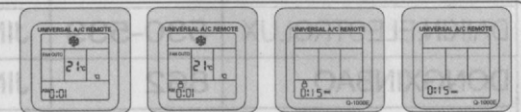

E. Child Lock

Press "Lock" button for about 4 seconds, a lock icon will appear on the LCD, you can do nothing on the remote. To unlock,you need to press "Lock" button for about 4 seconds, the icon will disappear, you can do anything on the remote.