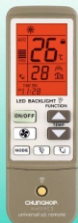

K-209ES

strong.com.ru

SIMPLE SET UP!

applicable

to all kinds of air conditioners, including window air conditioners, cabinet type air conditioners, ceiling type air conditioners, modified air conditioners, both old and new !!

MODE

TEMP

FAN

SWING

MEMORY

TIMER

FAST HEAT

FAST COOL

LIGHT

Product Detail

The remote control is suitable for most or all models of air conditioners of all brands manufactured by the countries around the world (such as: old-type air conditioners, window air conditioners, split-type air conditioners, direct current frequency conversion air conditioners, etc.). With the LCD display, the simple operation and the power off memory function, the remote control is the best choice of the damage, loss and replacement of the remote control

strong.com.ru